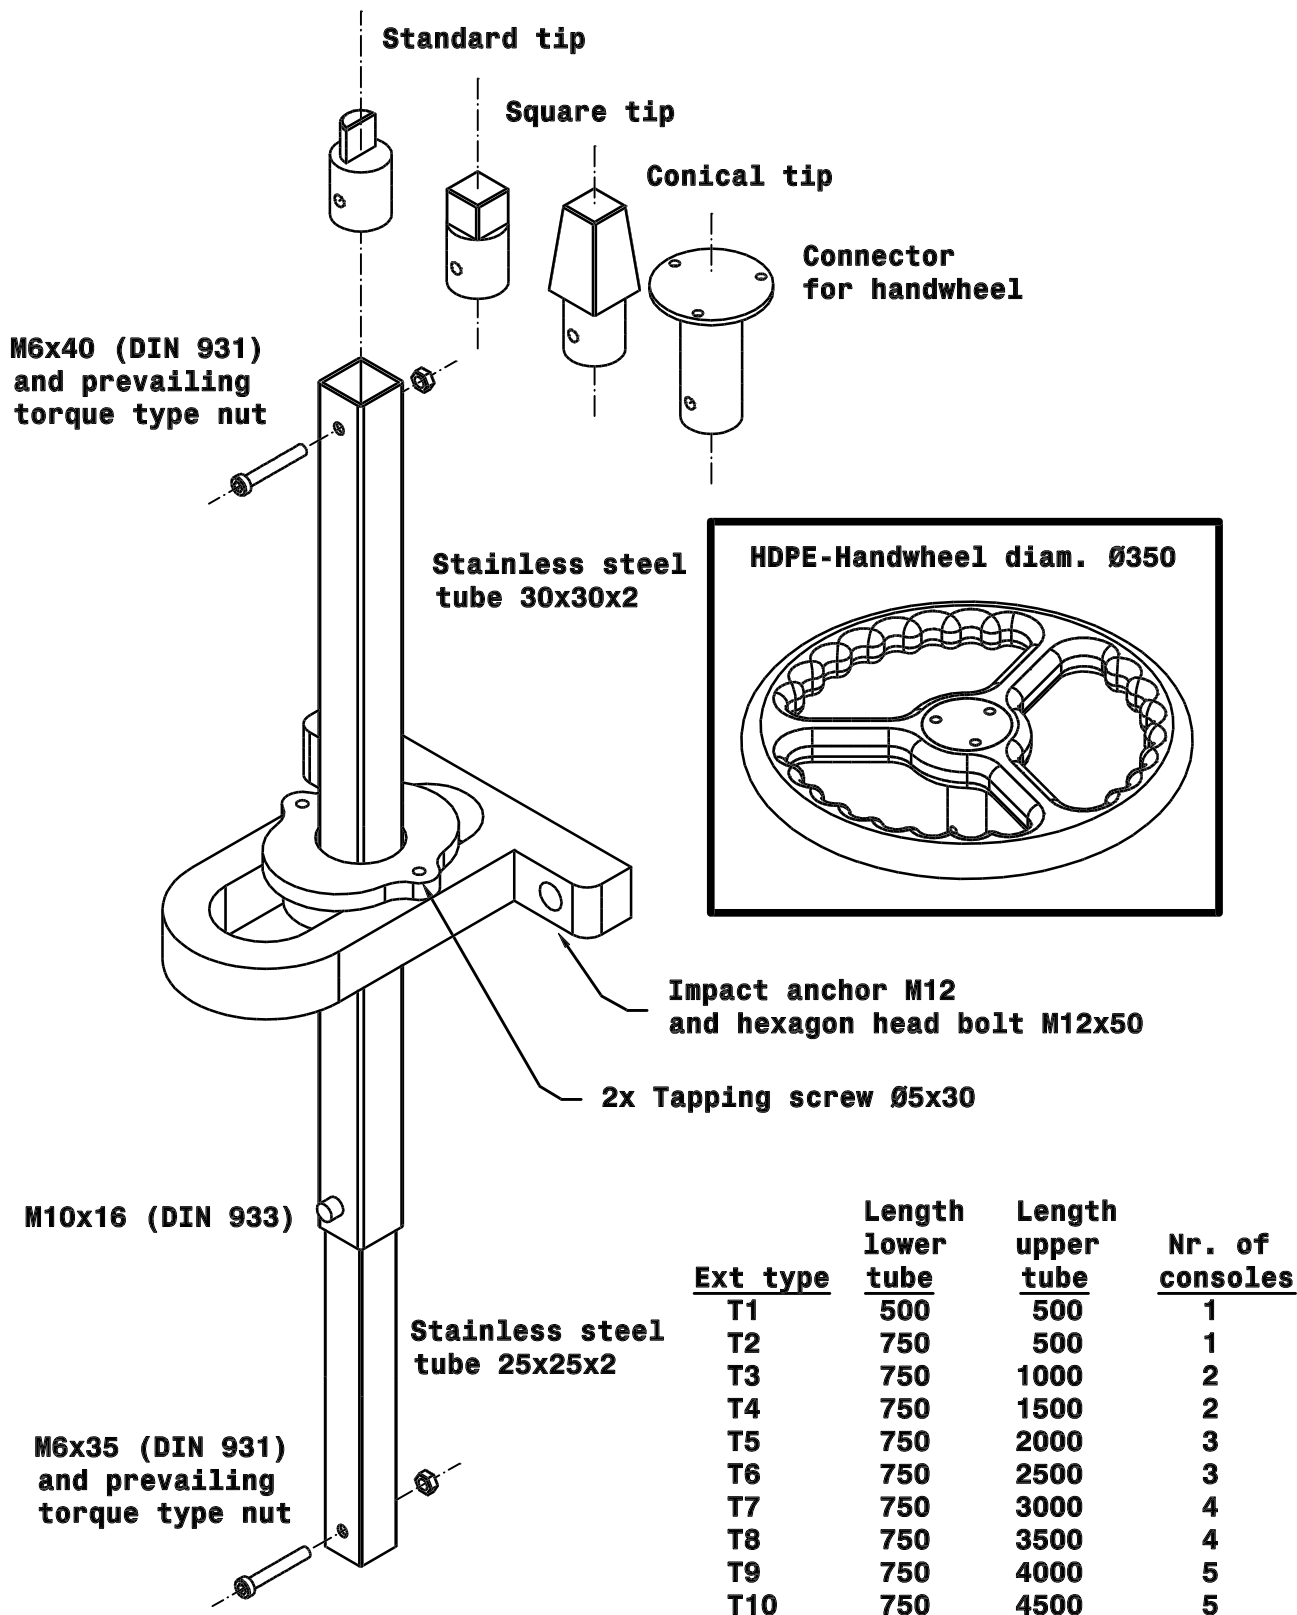

Spindle extension

Synthesis BV - tel. +31 (0)321 380457
Koperweg 17 - 8251 KA Dronten