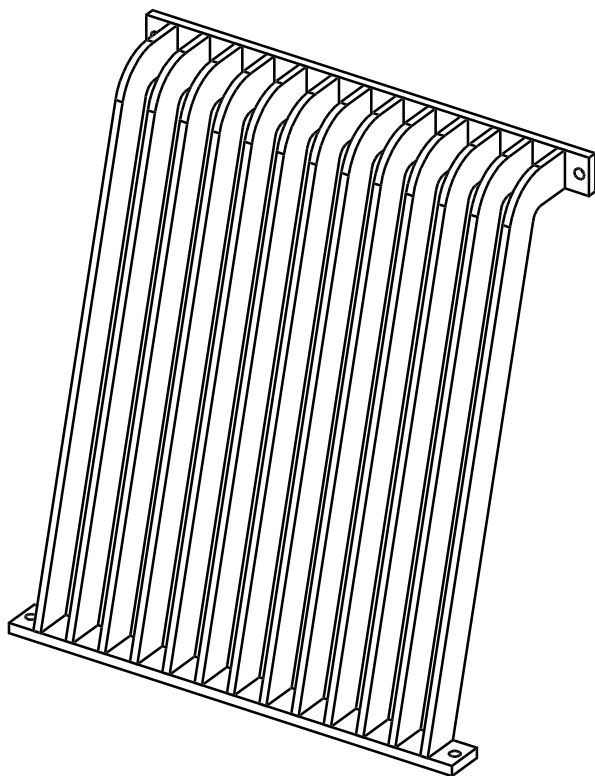

Dirt gratings

Synthesis BV - tel. +31 (0)321 380457
Koperweg 17 - 8251 KA Dronten