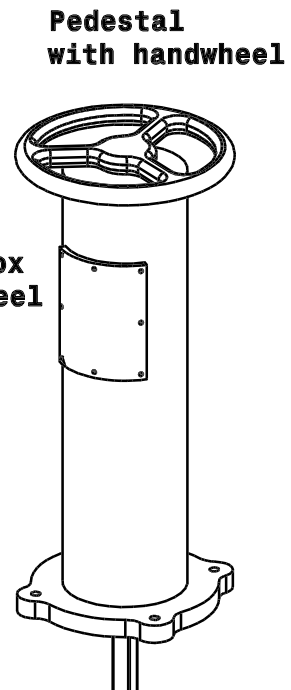

Pedestal with gearbox and handwheel

Pedestal with handwheel

Synthesis BV - tel. +31 (0)321 380457
Koperweg 17 - 8251 KA Dronten