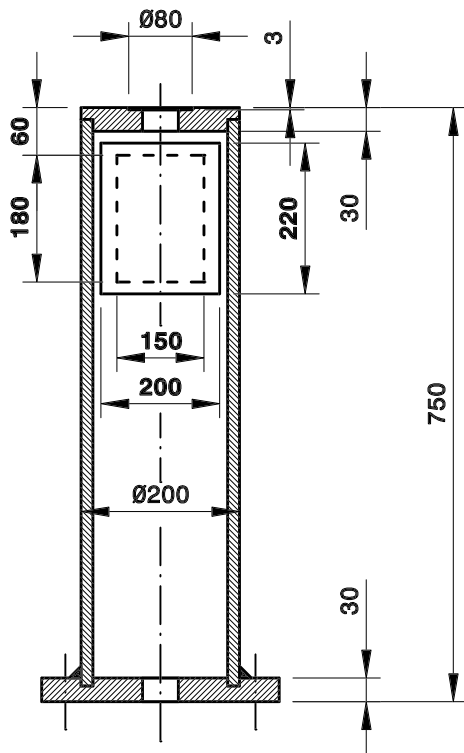

## List of operating connectors:

- 1 - Connector for actuator  $\varnothing 20$  with parallel key 6mm, and HMPE actuator seating 100x100x40 (connecting flange G0 as per ISO 5210)
- 2 - Standard connector  $\varnothing 20$
- 3 - Square tip 22x22
- 4 - Spindle extension 0.5 - 10 mtr.
- 5 - Conical tip 27x32x50 (1:10)
- 6 - Connector for handwheel

# Pedestal Floor-mounted Ø200x750

Top-view

**Materials:**

Pedestal column - PE-80 Ø200 PN10

Mounting plate - HDPE-300 30mm

Cover plate - HDPE-300 30mm

Mounting: 4x anchor M12

Pedestal with seating for actuator

## Supplemental data

- Gastight sealing
- Weight approx. 1½ kg.
- Diameter anchor apertures Ø50
- Keyway in lid 50x20mm

Synthesis BV - tel. +31 (0)321 380457  
Koperweg 17 - 8251 KA Dronten