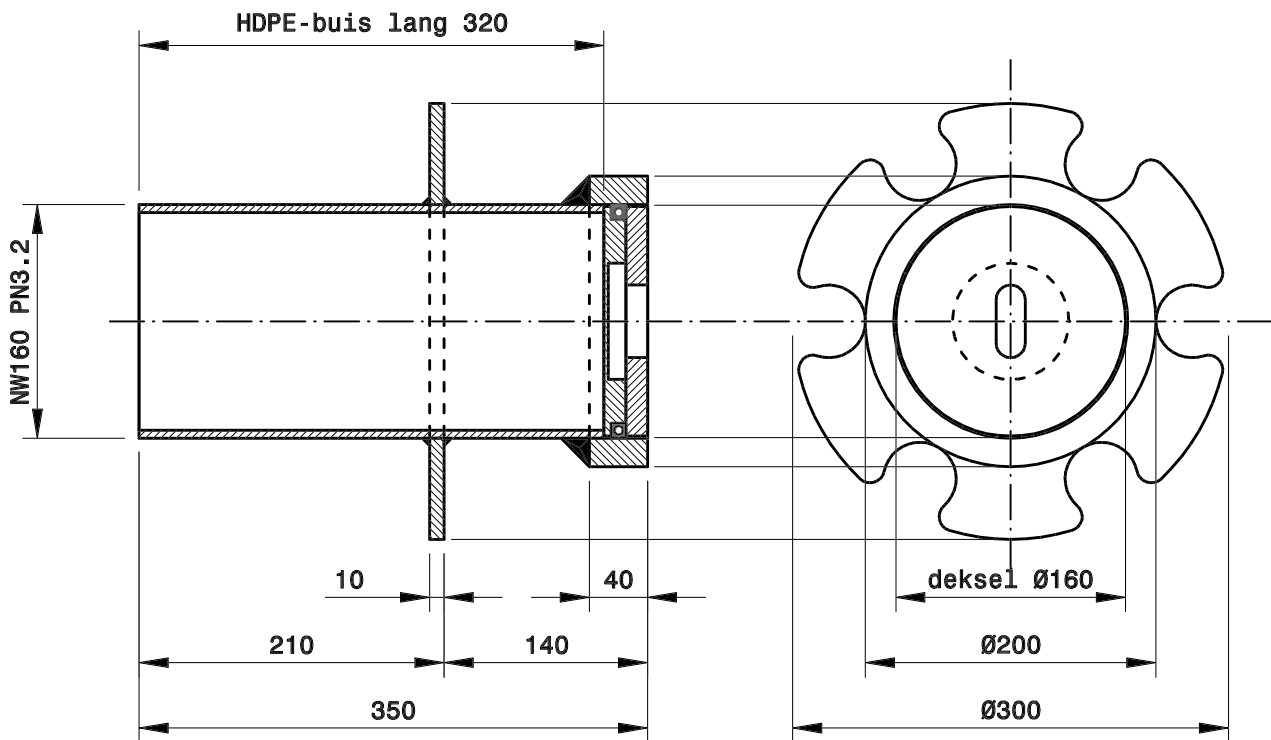

Castable operating pit

Material specification

Lid, lid casing
and casting ring - HDPE-300
Sealing - EPDM
Operating pit tube - PE-80

Supplemental data

- Gastight sealing
- Weight approx. 1½ kg.
- Diameter anchor apertures Ø50
- Keyway in lid 50x20mm