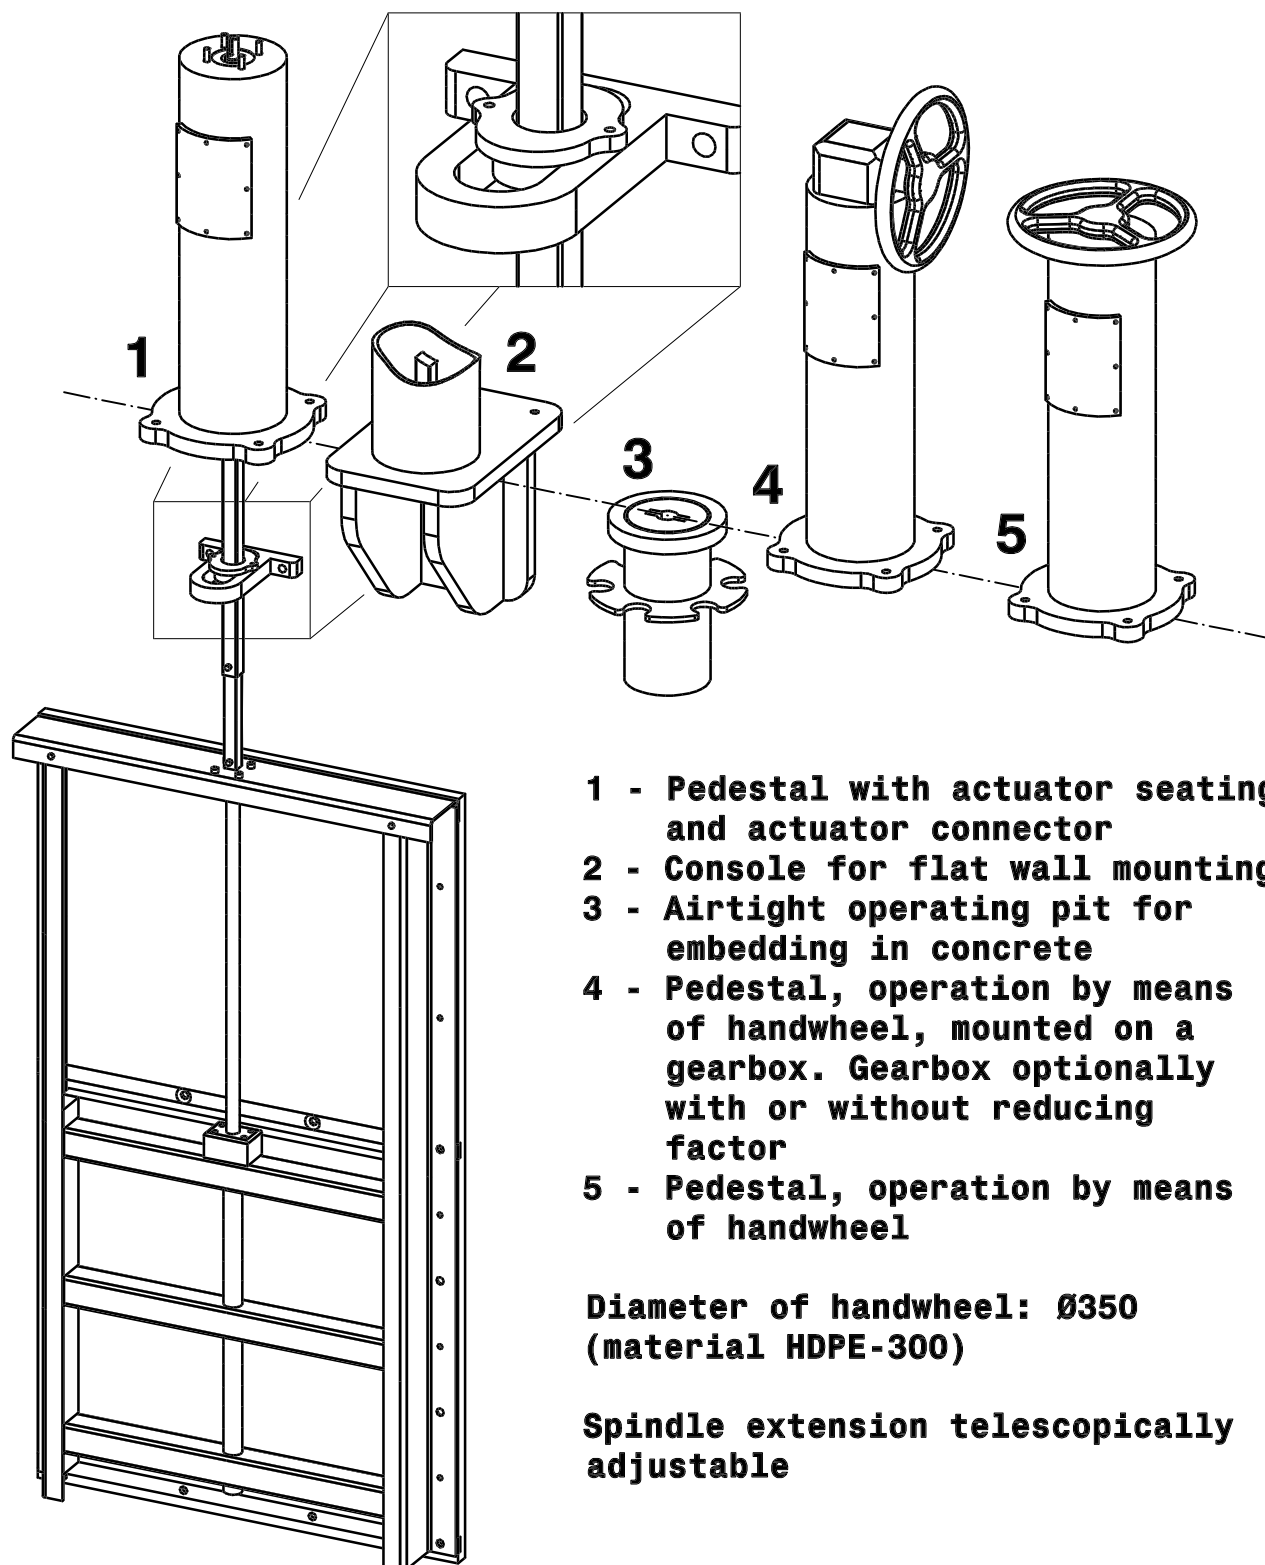

## Operating accessories

- 1 - Pedestal with actuator seating and actuator connector
- 2 - Console for flat wall mounting
- 3 - Airtight operating pit for embedding in concrete
- 4 - Pedestal, operation by means of handwheel, mounted on a gearbox. Gearbox optionally with or without reducing factor
- 5 - Pedestal, operation by means of handwheel

# Pedestal Floor-mounted Ø200x750

Top-view

**Materials:**

Pedestal column - PE-80 Ø200 PN10

Mounting plate - HDPE-300 30mm

Cover plate - HDPE-300 30mm

Mounting: 4x anchor M12

Pedestal with seating for actuator