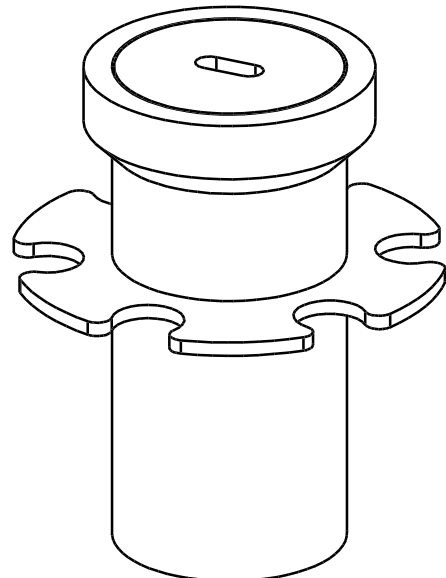

# Castable operating pit

## Material specification

Lid, lid casing  
and casting ring - HDPE-300  
Sealing - EPDM  
Operating pit tube - PE-80

## Supplemental data

- Gastight sealing
- Weight approx. 1½ kg.
- Diameter anchor apertures Ø50
- Keyway in lid 50x20mm

Synthesis BV - tel. +31 (0)321 380457  
Koperweg 17 - 8251 KA Dronten