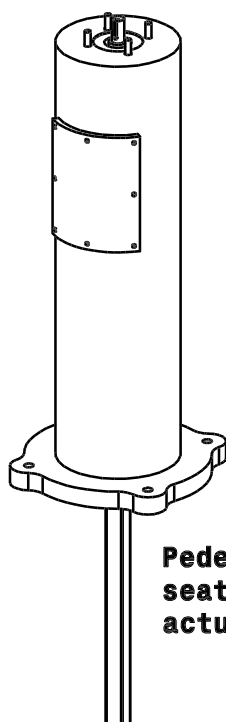

## List of operating connectors:

- 1 - Connector for actuator  $\varnothing 20$  with parallel key 6mm, and HMPE actuator seating 100x100x40 (connecting flange G0 as per ISO 5210)
- 2 - Standard connector  $\varnothing 20$
- 3 - Square tip 22x22
- 4 - Spindle extension 0.5 - 10 mtr.
- 5 - Conical tip 27x32x50 (1:10)
- 6 - Connector for handwheel

# Pedestal Floor-mounted Ø200x750

Top-view

**Materials:**

Pedestal column - PE-80 Ø200 PN10

Mounting plate - HDPE-300 30mm

Cover plate - HDPE-300 30mm

Mounting: 4x anchor M12

Pedestal with seating for actuator