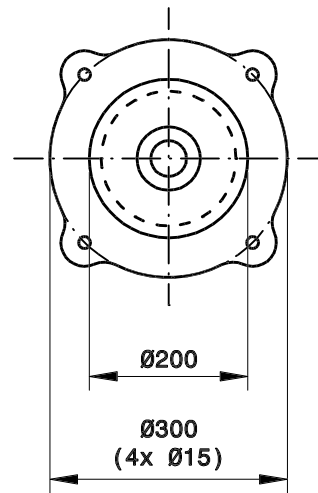

Top-view

Materials:

Pedestal column - PE-80 Ø200 PN10

Mounting plate - HDPE-300 30mm

Cover plate - HDPE-300 30mm

Mounting: 4x anchor M12