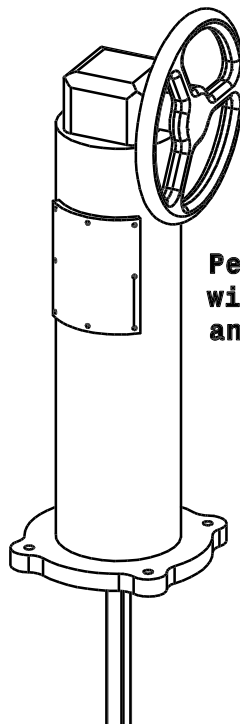

## List of operating connectors:

- 1 - Connector for actuator  $\varnothing 20$  with parallel key 6mm, and HMPE actuator seating 100x100x40 (connecting flange G0 as per ISO 5210)
- 2 - Standard connector  $\varnothing 20$
- 3 - Square tip 22x22
- 4 - Spindle extension 0.5 - 10 mtr.
- 5 - Conical tip 27x32x50 (1:10)
- 6 - Connector for handwheel

# Pedestal Floor-mounted Ø200x750

Top-view

**Materials:**

Pedestal column - PE-80 Ø200 PN10

Mounting plate - HDPE-300 30mm

Cover plate - HDPE-300 30mm

Mounting: 4x anchor M12

Pedestal with seating for actuator